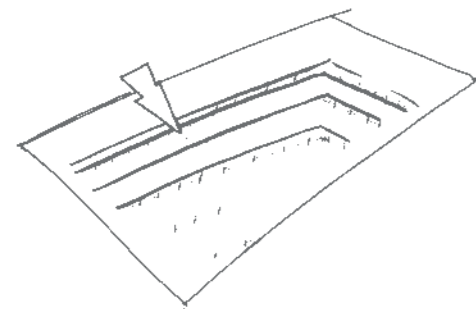

The truly invisible hydromassage, which offers extremely clean design solutions for tubs completely free of external nozzles and jets.

The system is characterised by a fine internal perimeter slot that hosts a wide range of appropriately directed jets.

HIDDEN ENERGY

I micro getti dell'idromassaggio sono nascosti lungo la sottile fessura perimetrale, che caratterizza l'innovativo design della vasca.

The micro jets of the hydromassage system are concealed along the thin inside edge, the distinguishing feature of the tub's innovative design.