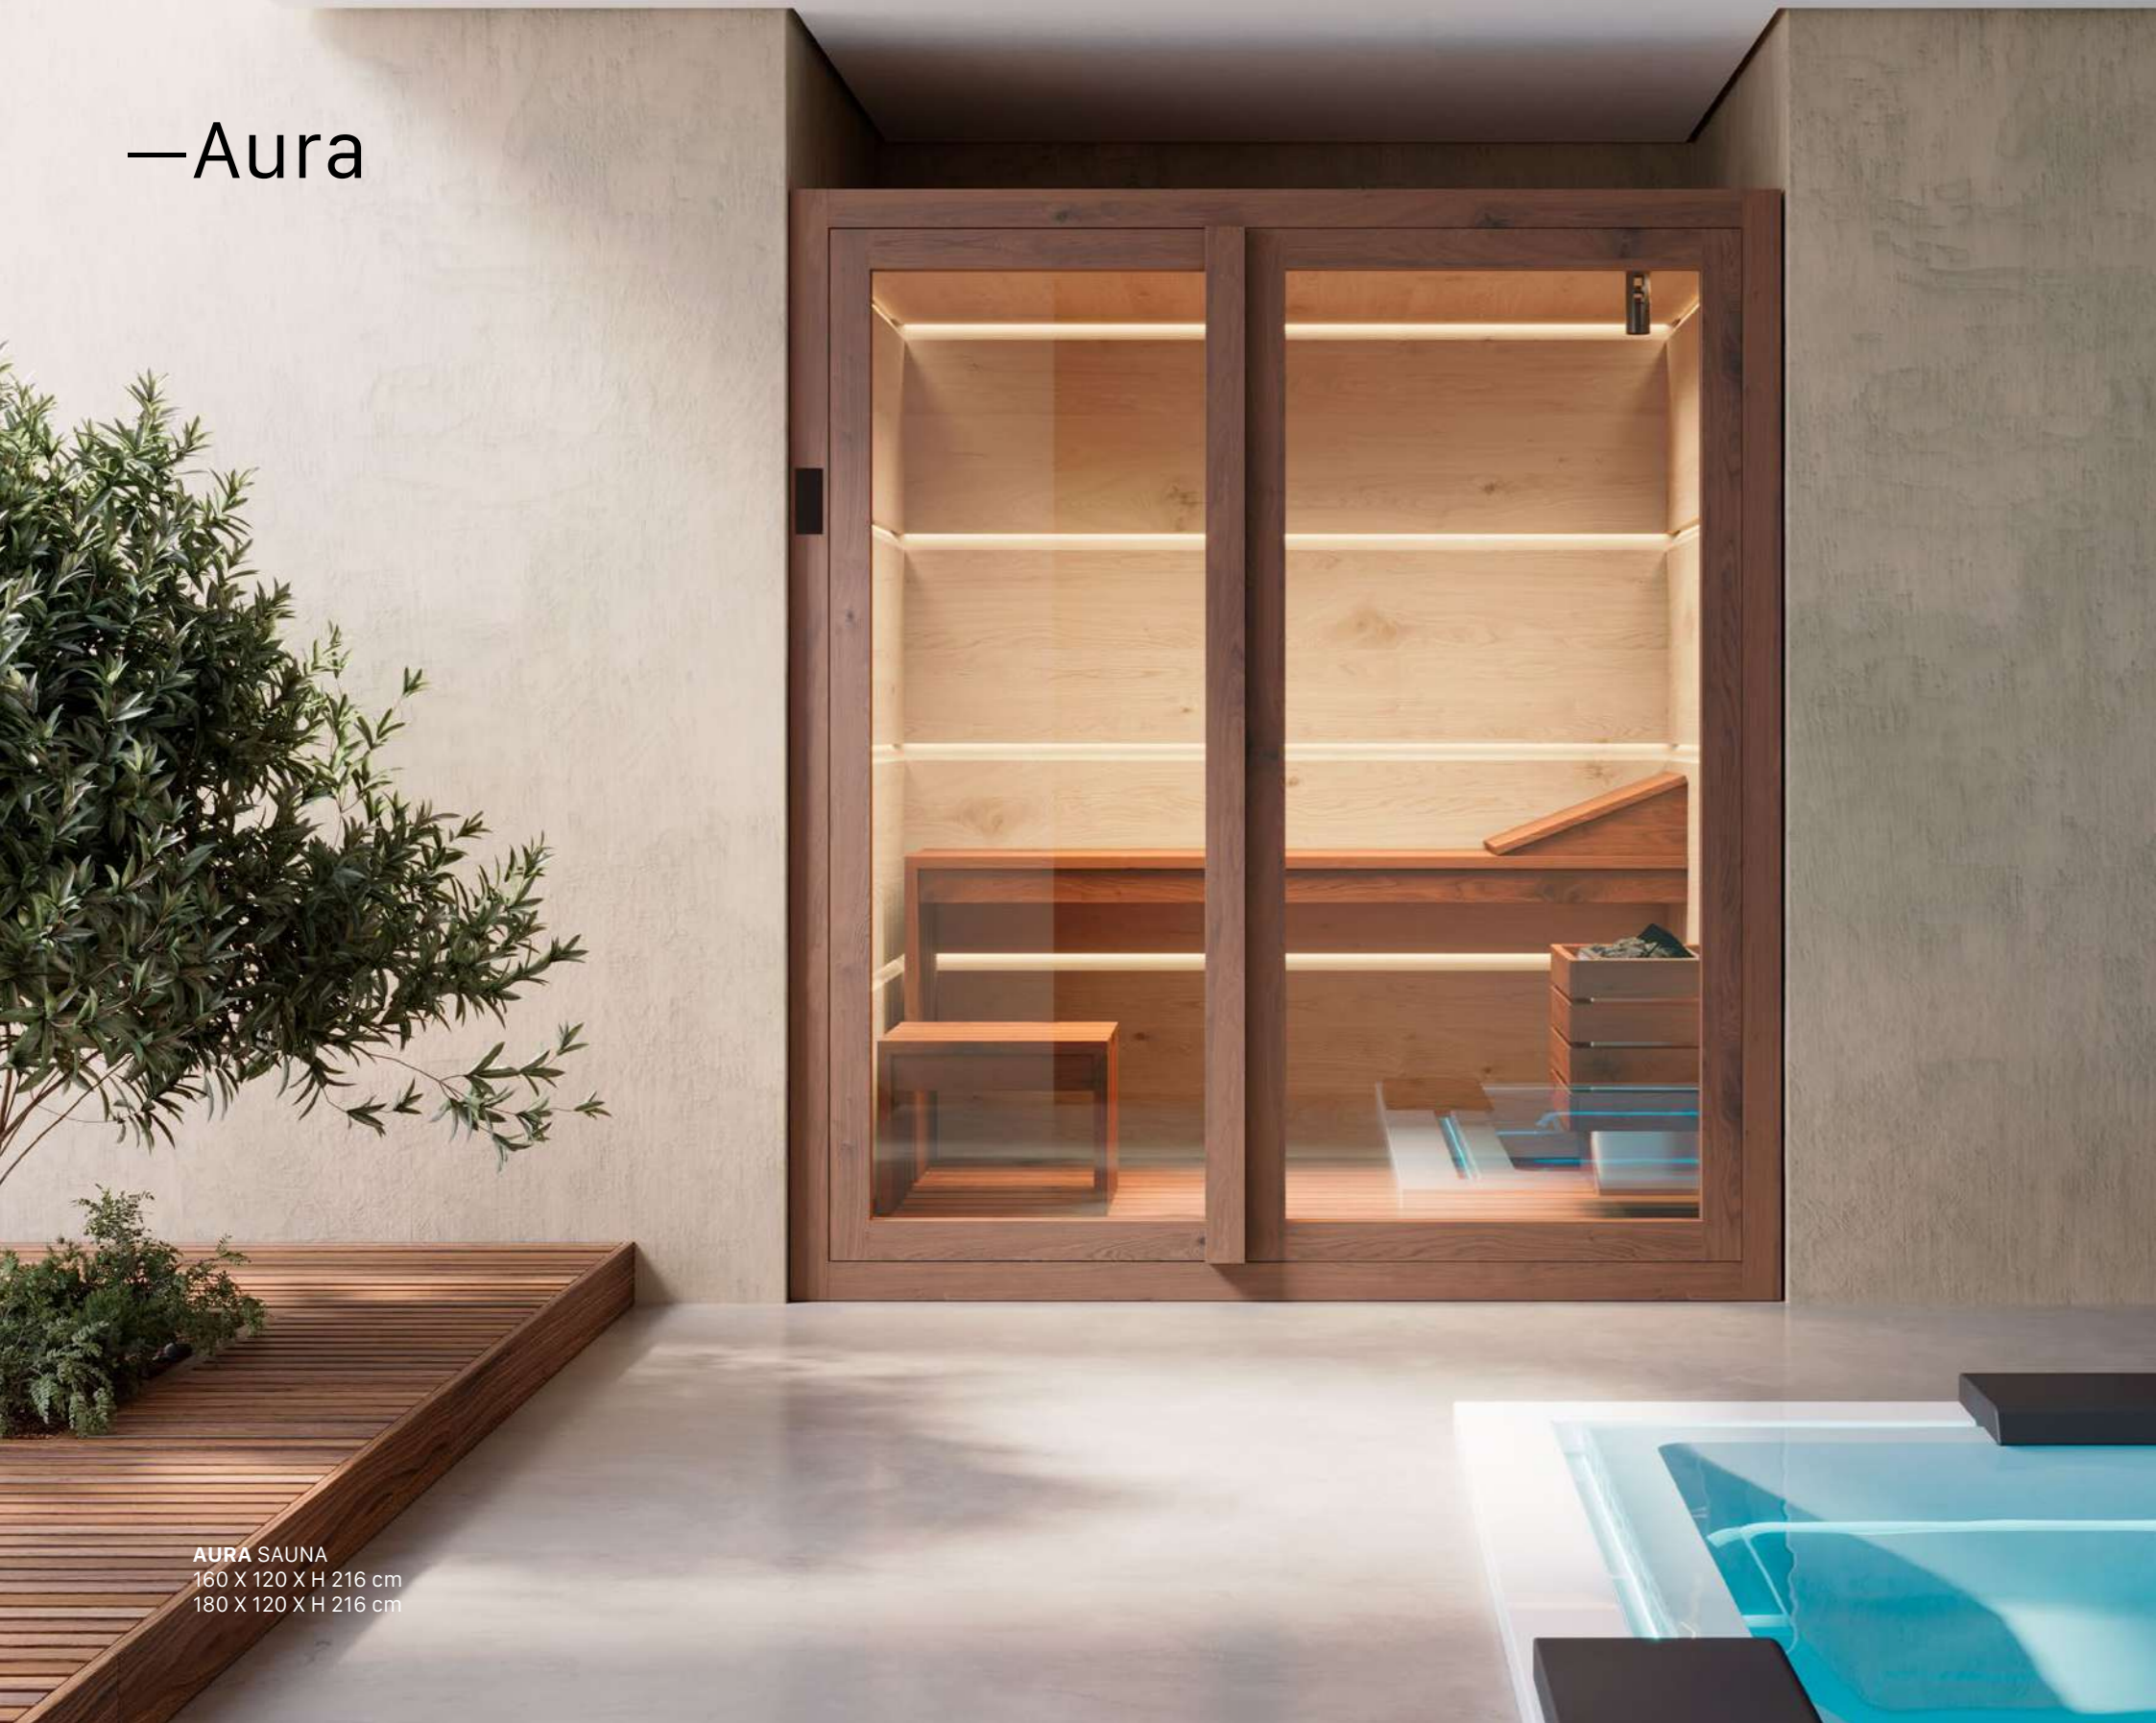

—Aura

AURA SAUNA
160 X 120 X H 216 cm
180 X 120 X H 216 cm