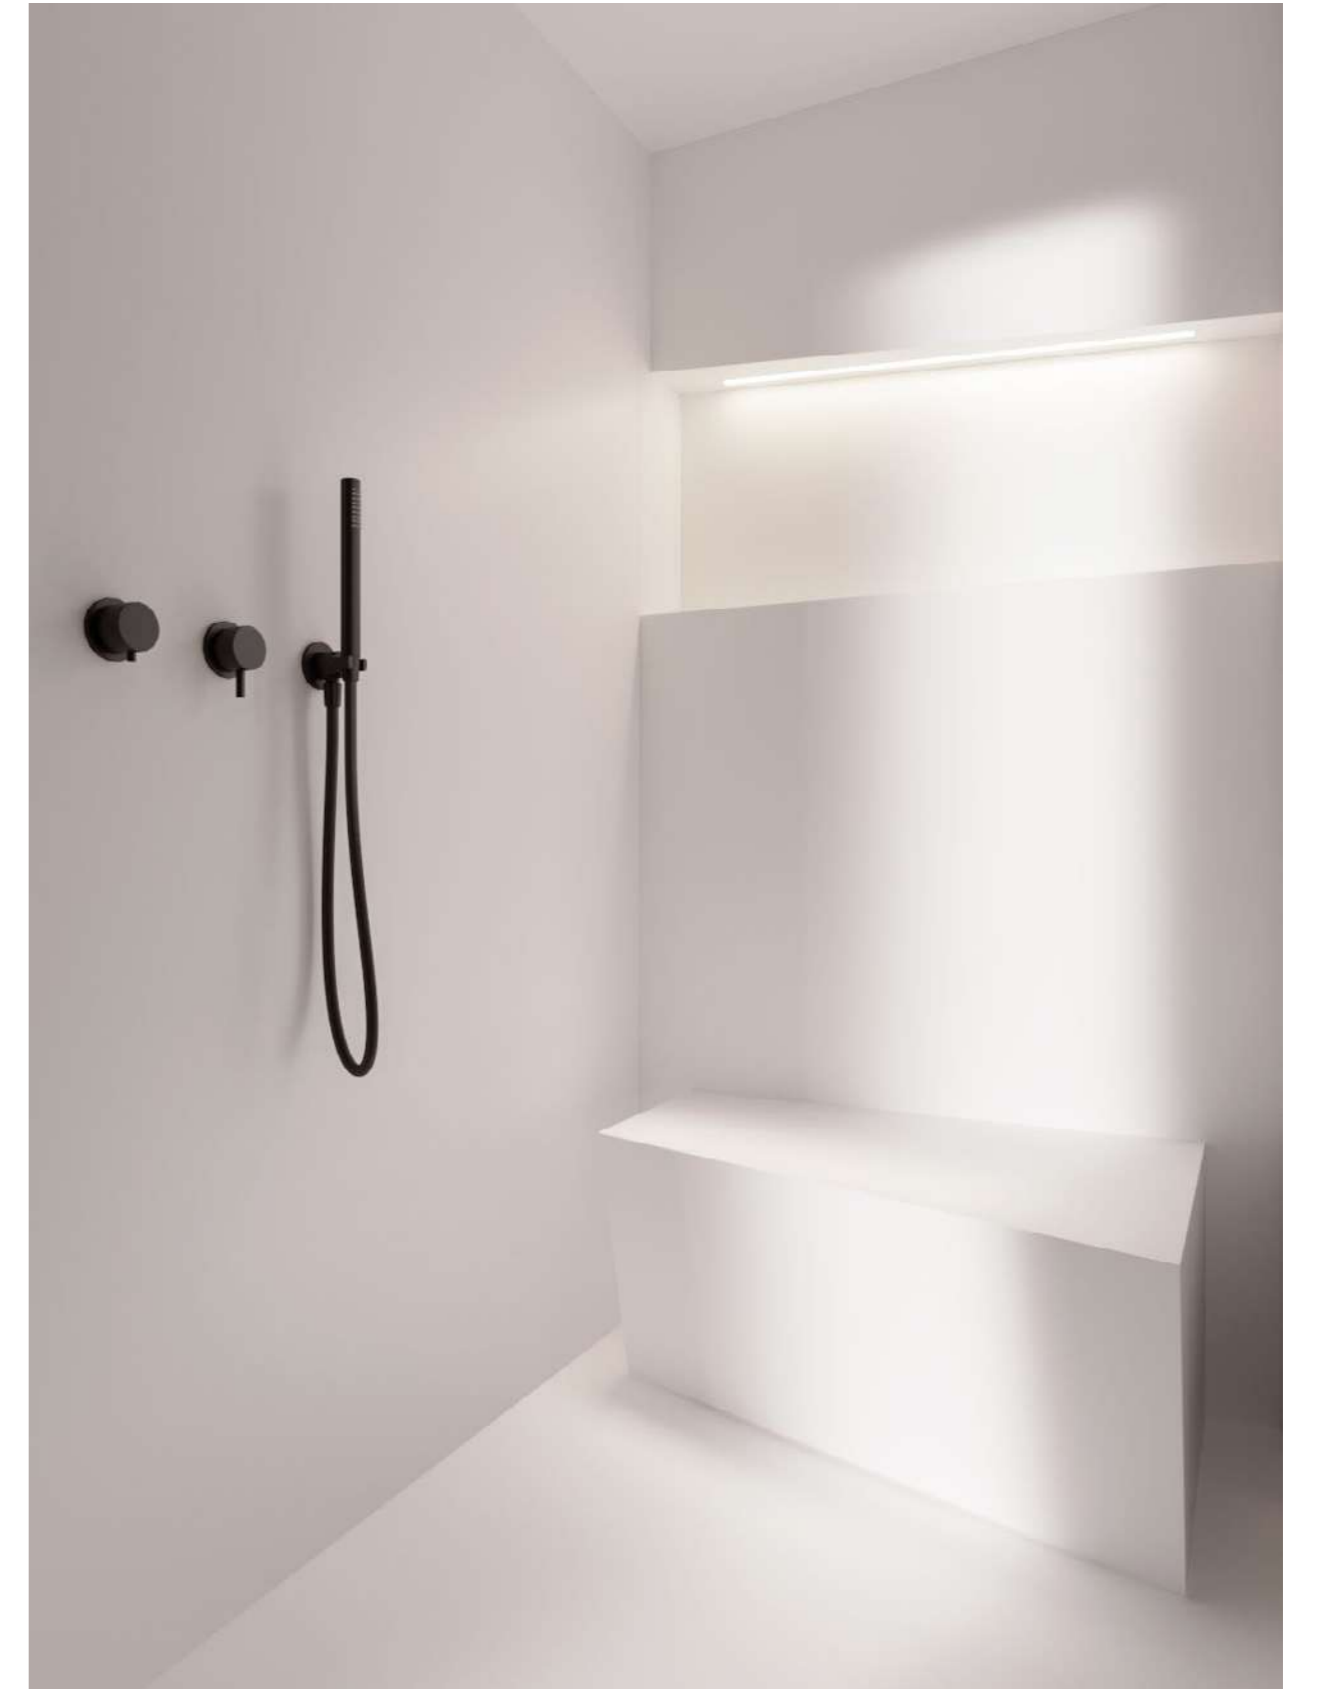

—Mirage

MIRAGE SAUNA + HAMMAM
350 X 210 X H 230 cm